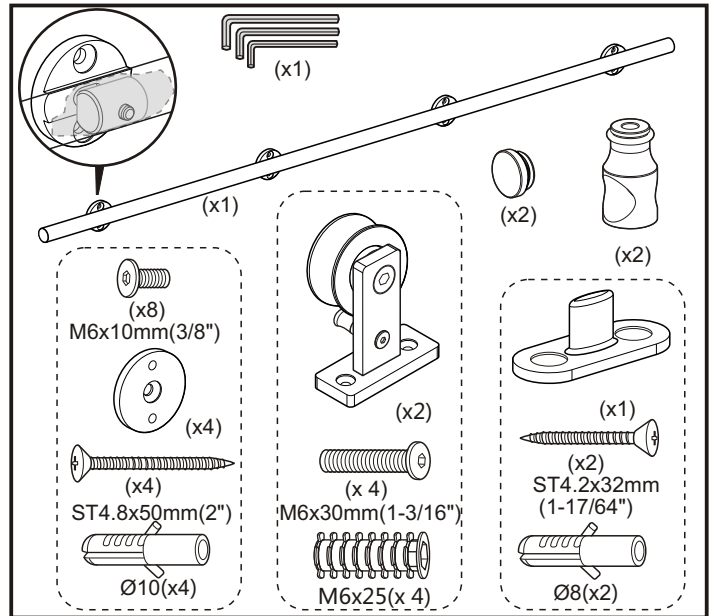

Installation Manual

To obtain the maximum weight capacity, all rail mounting fasteners must be mounted directly into solid wood. Do NOT install directly onto a drywall surface. A solid wood header is recommended as shown in instruction box 2.