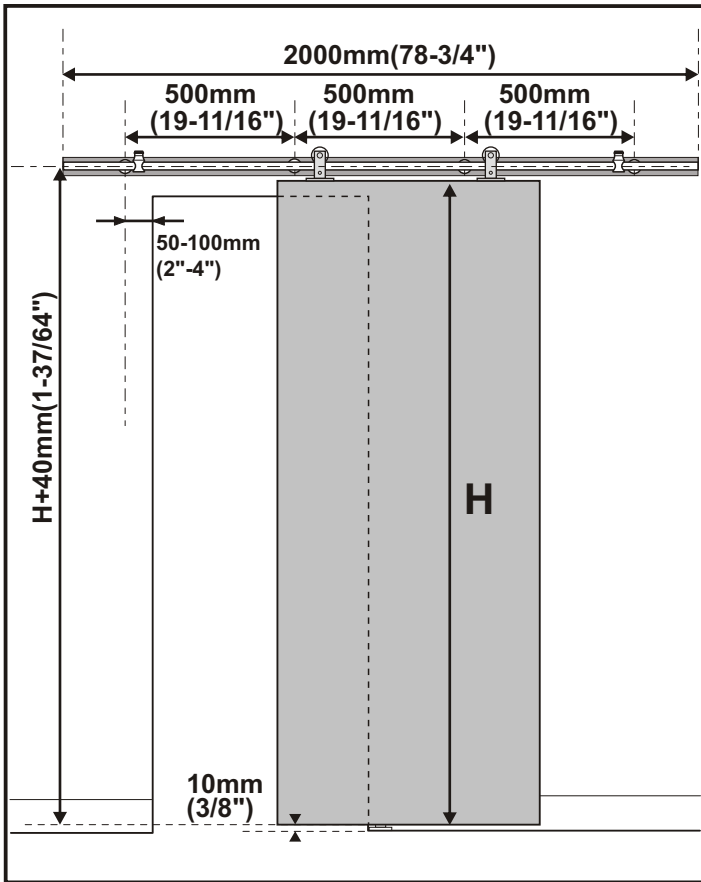

Installation Manual

To obtain the maximum weight capacity, all rail mounting fasteners must be mounted directly into solid wood. Do NOT install directly onto a drywall surface. A solid wood header is recommended as shown in instruction box 2.